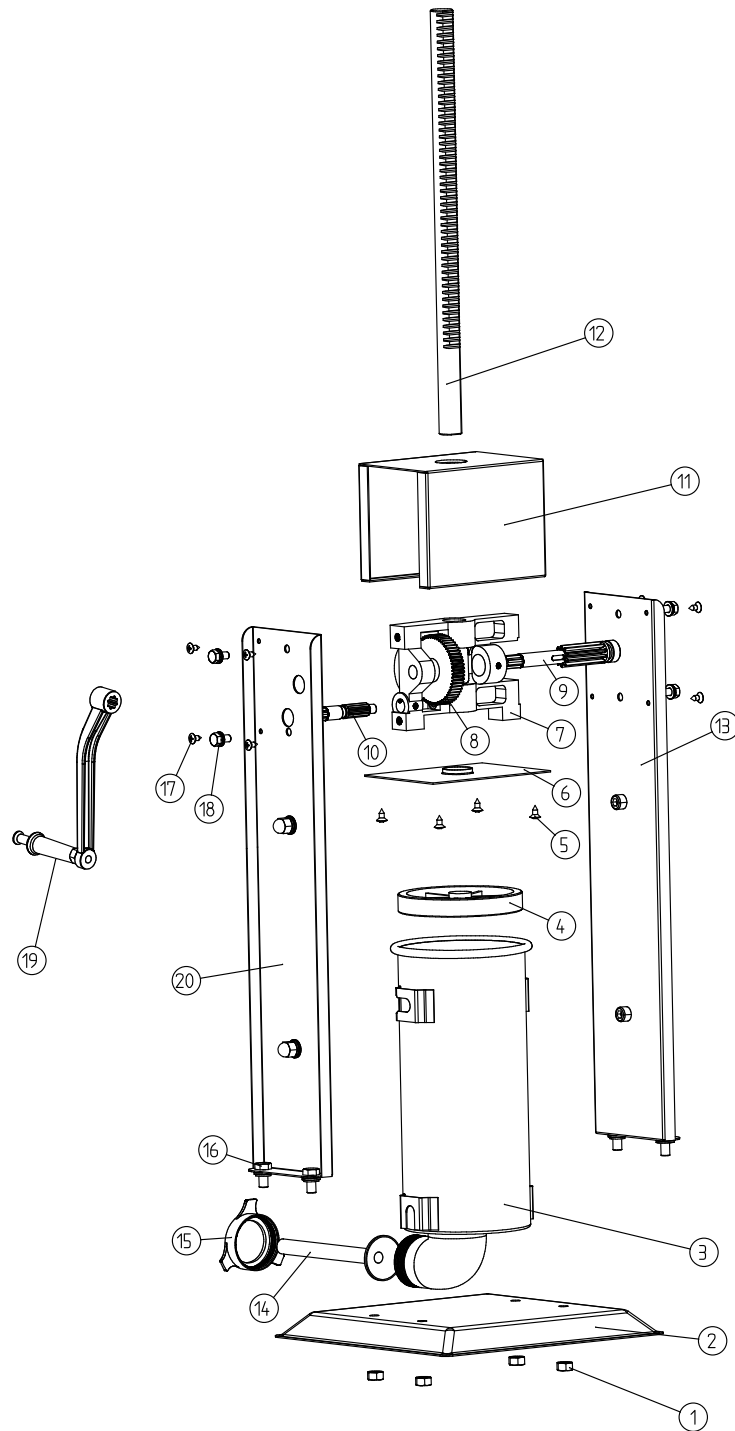

Parts Breakdown

Item 47499

Parts Breakdown

Item 47499

Item No.	Description	Position	Item No.	Description	Position	Item No.	Description	Position
AL232	Nut for 47499	1	AL239	Large Gear for 47499	8	AL246	Lockring for 47499	15
AL233	Base for 47499	2	AL240	Large Gear Shaft for 47499	9	AL247	Screw for 47499	16
AL234	Cylinder for 47499	3	AL241	Small Gear Shaft for 47499	10	AL248	Screw for 47499	17
AL235	Pusher Ring for 47499	4	AL242	Shaft Case for 47499	11	AL249	Screw for 47499	18
AL236	Screw for 47499	5	AL243	Shaft for 47499	12	AL250	Handle for 47499	19
AL237	Gearbox Plate for 47499	6	AL244	Side Panel (A) for 47499	13	AL251	Side Panel (B) for 47499	20
AL238	Gear Holder for 47499	7	AL245	Nozzle for 47499	14			